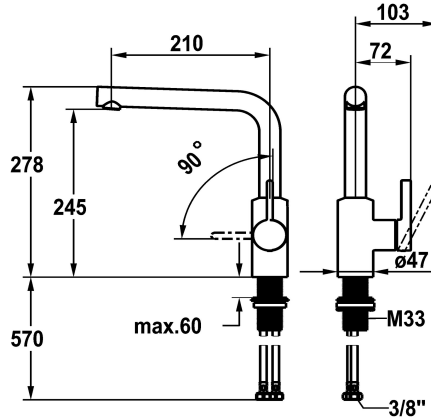

KWC FIT Lever mixer – Kitchen

Modell-Linie: FIT | 10.541.012.176FL
Hanat | Käsikäyttöiset hanat

KWC-No.

125574
chromeline, A 210, flexible connection hoses

125575
matt black, A 210, flexible connection hoses

- * Lever mixer
- * Lever installation only possible on the right side
- Child safety: cold water flow in lever position towards the front
- * gap between wall and centre of mounting hole min. 25 mm
- * Swivel spout 150°
- Neoperl® Cascade® SLC
- * OptimalSpace - ample space for washing or working
- * KWC cartridge M 35 S

ATT-KWC-FARBCODE

chromeline

matt black

- with ceramic discs
- flow rate and temperature continuously variable
- temperature limitation
- * Flexible connection hoses 3/8"
- * QuickInstallation - Fastening via threaded connection with locking screws
- * Mounting hole size ø35 mm

Faucet_typ

ATT-KWC-BAUFORM

Measure_Height

G_Acoustic group

Projection_A

EnergyLabelCH

ATT-KWC-MASS-WASSERAUSTRITT

Materiaali