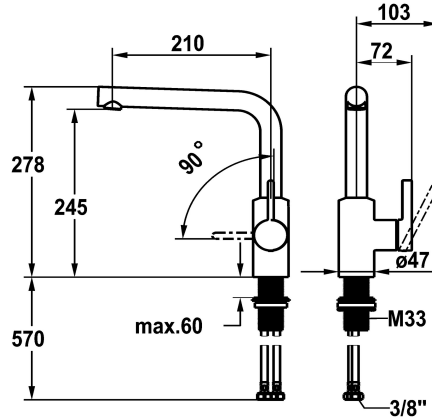

KWC FIT Lever mixer – Kitchen

Modell-Linie: FIT | 10.541.012.176FL
Taps | Manual taps

KWC-No.

125574
chromeline, A 210, flexible connection hoses

125575
matt black, A 210, flexible connection hoses

- * Lever mixer
- * Lever installation only possible on the right side
- Child safety: cold water flow in lever position towards the front
- * gap between wall and centre of mounting hole min. 25 mm
- * Swivel spout 150°
- Neoperl® Cascade® SLC
- * OptimalSpace - ample space for washing or working
- * KWC cartridge M 35 S

Color code

chromeline

matt black

- with ceramic discs
- flow rate and temperature continuously variable
- temperature limitation
- * Flexible connection hoses 3/8"
- * QuickInstallation - Fastening via threaded connection with locking screws
- * Mounting hole size ø35 mm

NEW

Technical Data

Flow rate
Connection
Spout
Handling
Color code
Installation type
Faucet_typ
Design
Measure Height
Acoustic group
Projection A
Energy label
Dimension Water outlet
material

7.6 l/min (3 bar)
Flexible connection hoses
swivel
side lever
matt black
Pillar installation
Lever mixer
L-Spout
278
I
A 205
A
245
Brass