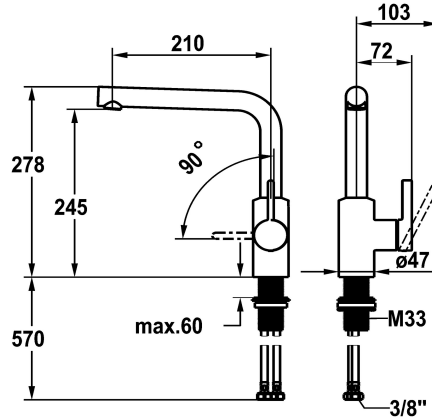

## KWC FIT Lever mixer – Kitchen

Modell-Linie: FIT | 10.541.012.176FL  
Taps | Manual taps

### KWC-No.

**125574**  
chromeline, A 210, flexible connection hoses

**125575**  
matt black, A 210, flexible connection hoses

- \* Lever mixer
- \* Lever installation only possible on the right side
- Child safety: cold water flow in lever position towards the front
- \* gap between wall and centre of mounting hole min. 25 mm
- \* Swivel spout 150°
- Neoperl® Cascade® SLC
- \* OptimalSpace - ample space for washing or working
- \* KWC cartridge M 35 S

### Color code

chrome

matt black

- with ceramic discs
- flow rate and temperature continuously variable
- temperature limitation
- \* Flexible connection hoses 3/8"
- \* QuickInstallation - Fastening via threaded connection with locking screws
- \* Mounting hole size ø35 mm

### Technical Data

Flow rate
Connection
Spout
Handling
Color code
Installation_type
Faucet_typ
Design
Dimension Height
G_Acoustic group
Projection_A
Energy Label
Dimension Water outlet
material

7.6 l/min (3 bar)
Flexible connection hoses
swivel
side lever
matt black
Pillar installation
Lever mixer
L-Spout
278
I
A 205
A
245
Brass