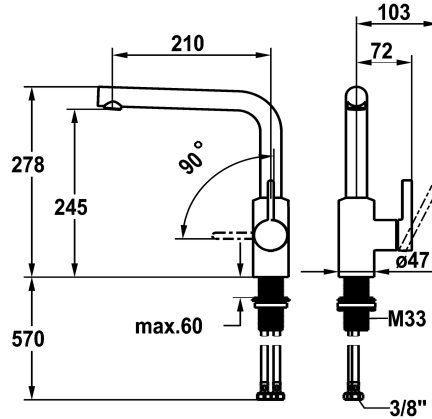

KWC FIT

Lever mixer – Kitchen

Modell-Linie: FIT | 10.541.012.176FL

Umyvadlové armatury | Hydraulické armatury

KWC-No.

125574

chromeline, A 210, flexible connection hoses

125575

* gap between wall and centre of mounting hole min. 25 mm

* Swivel spout 150°

- Neoperl® Cascade® SLC

* OptimalSpace - ample space for washing or working

* KWC cartridge M 35 S

- with ceramic discs

- flow rate and temperature continuously variable

- temperature limitation

* Flexible connection hoses 3/8"

* QuickInstallation - Fastening via threaded connection with locking screws

* Mounting hole size ø35 mm

Technické údaje

A_Spout_Spray

Connection

ATT-KWC-AUSLAUF

EnergyLabelCH

ATT-KWC-MASS-WASSERAUSTRITT

Material

7.6 l/min (3 bar)

Flexible_Anschlusschläuche

schwenkbar

seitenbedient

matt black