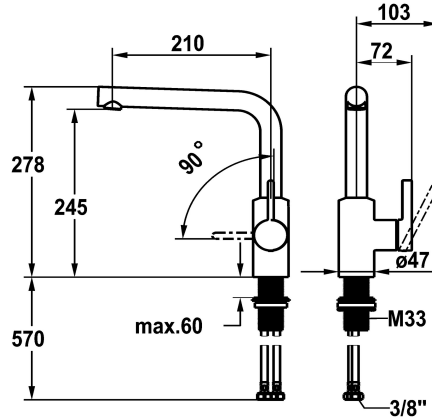

## KWC FIT Lever mixer – Kitchen

Modell-Linie: FIT | 10.541.012.000FL  
Kranar | Hydraulické armatúry

### KWC-No.

**125574**  
chromeline, A 210, flexible connection hoses

**125575**  
matt black, A 210, flexible connection hoses

- \* Lever mixer
- \* Lever installation only possible on the right side
- Child safety: cold water flow in lever position towards the front
- \* gap between wall and centre of mounting hole min. 25 mm
- \* Swivel spout 150°
- Neoperl® Cascade® SLC
- \* OptimalSpace - ample space for washing or working
- \* KWC cartridge M 35 S

### ATT-KWC-FARBCODE

chromeline

matt black

- with ceramic discs
- flow rate and temperature continuously variable
- temperature limitation
- \* Flexible connection hoses 3/8"
- \* QuickInstallation - Fastening via threaded connection with locking screws
- \* Mounting hole size ø35 mm

ATT-KWC-BAUFORM

Measure\_Height

G\_Acoustic group

Projection\_A

EnergyLabelCH

ATT-KWC-MASS-WASSERAUSTRITT

Material

7.6 l/min (3 bar)