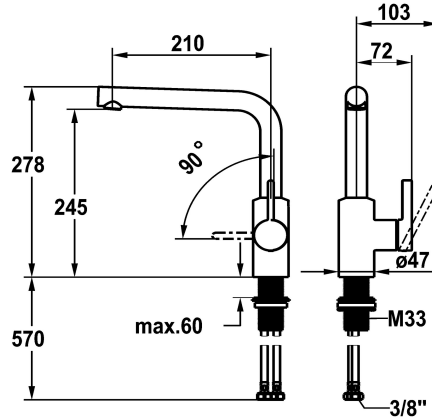

KWC FIT Lever mixer – Kitchen

Modell-Linie: FIT | 10.541.012.000FL
Taps | Manual taps

KWC-No.

125574
chromeline, A 210, flexible connection hoses

125575
matt black, A 210, flexible connection hoses

Color code

chromeline

matt black

NEW

- Lever mixer
- Lever installation only possible on the right side
- Child safety: cold water flow in lever position towards the front
- gap between wall and centre of mounting hole min. 25 mm
- Swivel spout 150°
- Neoperl® Cascade® SLC
- OptimalSpace - ample space for washing or working
- KWC cartridge M 35 S

- with ceramic discs
- flow rate and temperature continuously variable
- temperature limitation
- Flexible connection hoses 3/8"
- QuickInstallation - Fastening via threaded connection with locking screws
- Mounting hole size ø35 mm

Technical Data

Flow rate	7.6 l/min (3 bar)
Connection	Flexible connection hoses
Spout	swivel
Handling	side lever
Color code	chromeline
Installation type	Pillar installation
Faucet_typ	Lever mixer
Design	L-Spout
Measure Height	278
Acoustic group	I
Projection A	A 205
Energy label	A
Dimension Water outlet	245
material	Brass

Flow rate	7.6 l/min (3 bar)
Connection	Flexible connection hoses
Spout	swivel
Handling	side lever
Color code	chromeline
Installation type	Pillar installation
Faucet_typ	Lever mixer
Design	L-Spout
Measure Height	278
Acoustic group	I
Projection A	A 205
Energy label	A
Dimension Water outlet	245
material	Brass