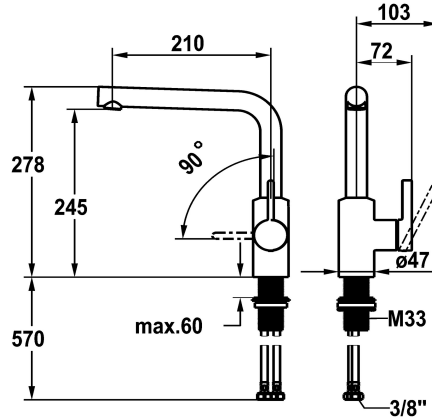

KWC FIT Lever mixer – Kitchen

Modell-Linie: FIT | 10.541.012.000FL
Taps | Manual taps

KWC-No.

125574
chromeline, A 210, flexible connection hoses

125575
matt black, A 210, flexible connection hoses

- * Lever mixer
- * Lever installation only possible on the right side
- Child safety: cold water flow in lever position towards the front
- * gap between wall and centre of mounting hole min. 25 mm
- * Swivel spout 150°
- Neoperl® Cascade® SLC
- * OptimalSpace - ample space for washing or working
- * KWC cartridge M 35 S

Color code

chromeline

matt black

- with ceramic discs
- flow rate and temperature continuously variable
- temperature limitation
- * Flexible connection hoses 3/8"
- * QuickInstallation - Fastening via threaded connection with locking screws
- * Mounting hole size $\varnothing 35$ mm

NEW

Technical Data

Flow rate
Connection
Spout
Handling
Color code
Installation type
Faucet_typ
Design
Dimension Height
Acoustic group
Projection A
Energy label
Dimension Water outlet
material

7.6 l/min (3 bar)
Flexible connection hoses
swivel
side lever
chromeline
Pillar installation
Lever mixer
L-Spout
278
I
A 205
A
245
Brass