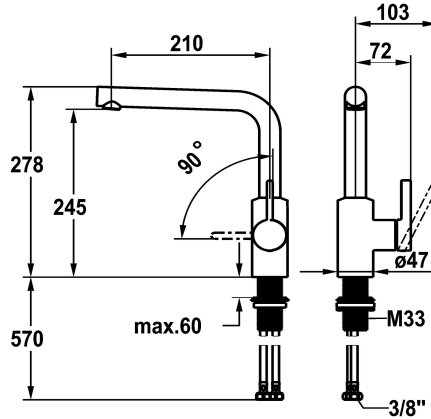

KWC FIT

Lever mixer – Kitchen

Modell-Linie: FIT | 10.541.012.000FL

Umyvadlové armatury | Hydraulické armatury

KWC-No.

125574

chromeline, A 210, flexible connection hoses

125575

* gap between wall and centre of mounting hole min. 25 mm

* Swivel spout 150°

- Neoperl® Cascade® SLC

* OptimalSpace - ample space for washing or working

* KWC cartridge M 35 S

- with ceramic discs

- flow rate and temperature continuously variable

- temperature limitation

* Flexible connection hoses 3/8"

* QuickInstallation - Fastening via threaded connection with locking screws

* Mounting hole size ø35 mm

Technické údaje

A_Spout_Spray

Connection

ATT-KWC-AUSLAUF

EnergyLabelCH

ATT-KWC-MASS-WASSERAUSTRITT

Material

7.6 l/min (3 bar)

Flexible_Anschlusschläuche

schwenkbar

seitenbedient

chromeline