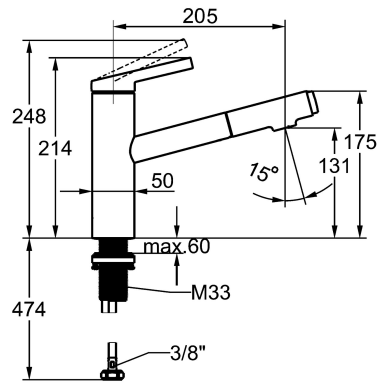

KWC FIT

Lever mixer – Kitchen

Modell-Linie: FIT | 10.541.032.176FL

Kranar | Hydraulické armatúry

KWC-No.

125572

chromeline, A 205, flexible connection hoses

125573

matt black, A 205, flexible connection hoses

ATT-KWC-FARBCODE

chromeline

matt black

NEW

- * Lever mixer
- * TouchProtect - anti-scald protection thanks to the "double skin" principle
- * Intrinsicly safe against backflow
- * Pull-out spray
 - up to 500 mm pull-out length
 - QuickConnect - Simple hose connection system
- * Hose guide, swivelling 120°
- * EasyLock - a pull-out spray that easily slides back into place

- * KWC cartridge M 35 S
 - with ceramic discs
 - flow rate and temperature continuously variable
 - temperature limitation
- * Flexible connection hoses 3/8"
- * QuickInstallation - Fastening via threaded connection with locking screws
- * Mounting hole size ø35 mm

Standmontage

Faucet_typ

Hebelmischer

Measure_Height

214

G_Acoustic_group

I

Projection_A