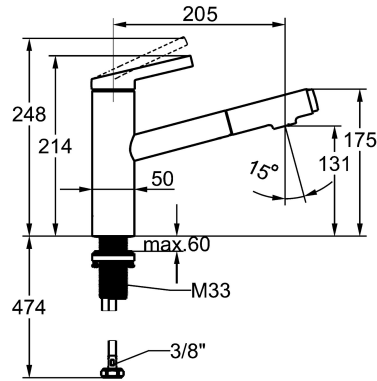

KWC FIT

Lever mixer – Kitchen

Modell-Linie: FIT | 10.541.032.176FL

Armatura umywalkowa | Armatura jednouchwytowa

KWC-No.

125572

chromeline, A 205, flexible connection hoses

125573

matt black, A 205, flexible connection hoses

- * Lever mixer
- * TouchProtect - anti-scald protection thanks to the "double skin" principle
- * Intrinsicly safe against backflow
- * Pull-out spray
 - up to 500 mm pull-out length
 - QuickConnect - Simple hose connection system
- * Hose guide, swivelling 120°
- * EasyLock - a pull-out spray that easily slides back into place

ATT-KWC-FARBCODE

chromeline

matt black

- * KWC cartridge M 35 S
 - with ceramic discs
 - flow rate and temperature continuously variable
 - temperature limitation
- * Flexible connection hoses 3/8"
- * QuickInstallation - Fastening via threaded connection with locking screws
- * Mounting hole size ø35 mm

Installation_type

Standmontage

Faucet_typ

Hebelmischer

Dimension Height

214

G_Acoustic_group

I