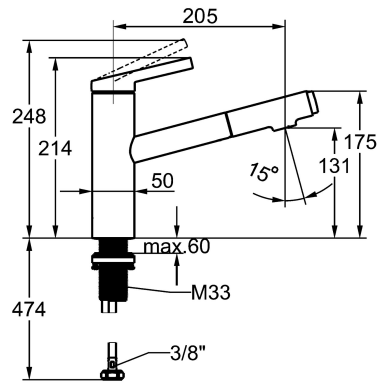

KWC FIT

Lever mixer – Kitchen

Modell-Linie: FIT | 10.541.032.176FL

Hanat | Käsikäyttöiset hanat

KWC-No.

125572

chromeline, A 205, flexible connection hoses

125573

matt black, A 205, flexible connection hoses

ATT-KWC-FARBCODE

chromeline

matt black

NEW

- * Lever mixer
- * TouchProtect - anti-scald protection thanks to the "double skin" principle
- * Intrinsically safe against backflow
- * Pull-out spray
 - up to 500 mm pull-out length
 - QuickConnect - Simple hose connection system
- * Hose guide, swivelling 120°
- * EasyLock - a pull-out spray that easily slides back into place

- * KWC cartridge M 35 S
 - with ceramic discs
 - flow rate and temperature continuously variable
 - temperature limitation
- * Flexible connection hoses 3/8"
- * QuickInstallation - Fastening via threaded connection with locking screws
- * Mounting hole size ø35 mm

Standmontage

Faucet_typ

Hebelmischer

Measure_Height

214

G_Acoustic_group

I

Projection_A