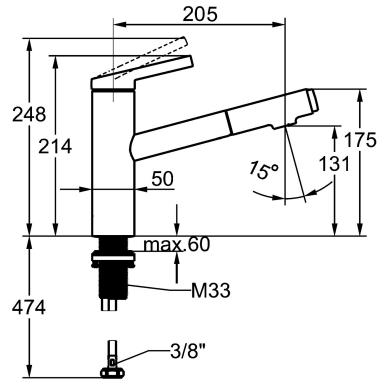

KWC FIT Lever mixer – Kitchen

Modell-Linie: FIT | 10.541.032.176FL
Taps | Manual taps

KWC-No.

125572
chromeline, A 205, flexible connection hoses

125573
matt black, A 205, flexible connection hoses

- * Lever mixer
- * TouchProtect - anti-scald protection thanks to the "double skin" principle
- * Intrinsically safe against backflow
- * Pull-out spray
 - up to 500 mm pull-out length
 - QuickConnect - Simple hose connection system
- * Hose guide, swivelling 120°
- * EasyLock - a pull-out spray that easily slides back into place

Color code

chromeline

matt black

- * KWC cartridge M 35 S
 - with ceramic discs
 - flow rate and temperature continuously variable
 - temperature limitation
- * Flexible connection hoses 3/8"
- * QuickInstallation - Fastening via threaded connection with locking screws
- * Mounting hole size ø35 mm

NEW

Technical Data

Flow rate needle spray

6.5 l/min (3 bar)

Flow rate normal spray

6.8 l/min (3 bar)

Connection

Flexible connection hoses

Projection A

A 205

Energy label

A

Dimension Water outlet

131

material

Brass