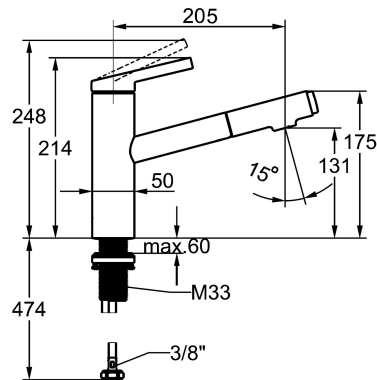

KWC FIT

Lever mixer – Kitchen

Modell-Linie: FIT | 10.541.032.176FL
Taps | Manual taps

KWC-No.

125572
chromeline, A 205, flexible connection hoses

125573
matt black, A 205, flexible connection hoses

- * Lever mixer
- * TouchProtect - anti-scald protection thanks to the "double skin" principle
- * Intrinsically safe against backflow
- * Pull-out spray
 - up to 500 mm pull-out length
 - QuickConnect - Simple hose connection system
- * Hose guide, swivelling 120°
- * EasyLock - a pull-out spray that easily slides back into place

Color code

chromeline

matt black

- * KWC cartridge M 35 S
 - with ceramic discs
 - flow rate and temperature continuously variable
 - temperature limitation
- * Flexible connection hoses 3/8"
- * QuickInstallation - Fastening via threaded connection with locking screws
- * Mounting hole size ø35 mm

NEW

Technical Data

Flow rate needle spray
Flow rate normal spray
Connection
Spout
Handling
Kitchenspray
Color code
Installation type
Faucet_typ
Dimension Height
Acoustic group
Projection A
Energy label
Dimension Water outlet
material

6.5 l/min (3 bar)
6.8 l/min (3 bar)
Flexible connection hoses
swivel
top lever
Pull-out spray
matt black
Pillar installation
Lever mixer
214
I
A 205
A
131
Brass