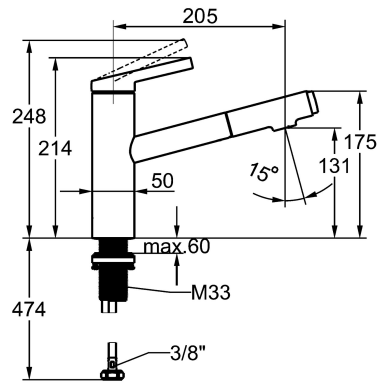

KWC FIT

Lever mixer – Kitchen

Modell-Linie: FIT | 10.541.032.176FL

Umyvadlové armatury | Hydraulické armatury

KWC-No.

125572

chromeline, A 205, flexible connection hoses

125573

matt black, A 205, flexible connection hoses

ATT-KWC-FARBCODE

chromeline

matt black

NEW

- * Lever mixer
- * TouchProtect - anti-scald protection thanks to the "double skin" principle
- * Intrinsically safe against backflow
- * Pull-out spray
 - up to 500 mm pull-out length
 - QuickConnect - Simple hose connection system
- * Hose guide, swivelling 120°
- * EasyLock - a pull-out spray that easily slides back into place

- * KWC cartridge M 35 S
 - with ceramic discs
 - flow rate and temperature continuously variable
 - temperature limitation
- * Flexible connection hoses 3/8"
- * QuickInstallation - Fastening via threaded connection with locking screws
- * Mounting hole size ø35 mm

6.5 l/min (3 bar)
6.8 l/min (3 bar)
Flexible_Anschlusschläuche
schwenkbar
topbedient
Auszugbrause
matt black
Standmontage
Hebelmischer
214
l
A205
A
131
mosaz