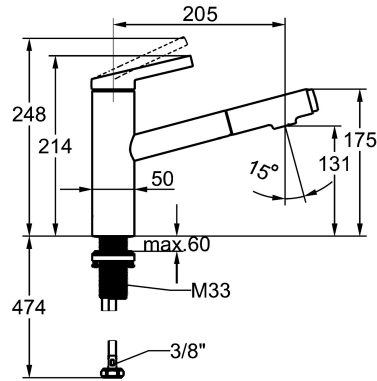

KWC FIT

Lever mixer – Kitchen

Modell-Linie: FIT | 10.541.032.000FL
Kranar | Hydraulické armatúry

KWC-No.

125572
chromeline, A 205, flexible connection hoses

125573
matt black, A 205, flexible connection hoses

- * Lever mixer
- * TouchProtect - anti-scald protection thanks to the "double skin" principle
- * Intrinsically safe against backflow
- * Pull-out spray
 - up to 500 mm pull-out length
 - QuickConnect - Simple hose connection system
- * Hose guide, swivelling 120°
- * EasyLock - a pull-out spray that easily slides back into place

ATT-KWC-FARBCODE

chromeline

matt black

- * KWC cartridge M 35 S
 - with ceramic discs
 - flow rate and temperature continuously variable
 - temperature limitation
- * Flexible connection hoses 3/8"
- * QuickInstallation - Fastening via threaded connection with locking screws
- * Mounting hole size $\varnothing 35$ mm

Installation_type

Standmontage

Faucet_typ

Hebelmischer

Measure_Height

214

G_Acoustic_group

I