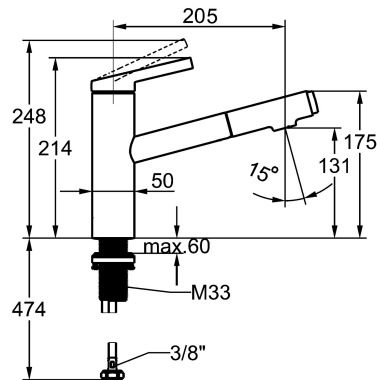

## KWC FIT

Lever mixer – Kitchen

Modell-Linie: FIT | 10.541.032.000FL

Armatura umywalkowa | Armatura jednouchwytowa

### KWC-No.

**125572**

chromeline, A 205, flexible connection hoses

**125573**

matt black, A 205, flexible connection hoses

### ATT-KWC-FARBCODE

chromeline

matt black

**NEW**

- \* Lever mixer
- \* TouchProtect - anti-scald protection thanks to the "double skin" principle
- \* Intrinsically safe against backflow
- \* Pull-out spray
  - up to 500 mm pull-out length
  - QuickConnect - Simple hose connection system
- \* Hose guide, swivelling 120°
- \* EasyLock - a pull-out spray that easily slides back into place

- \* KWC cartridge M 35 S
  - with ceramic discs
  - flow rate and temperature continuously variable
  - temperature limitation
- \* Flexible connection hoses 3/8"
- \* QuickInstallation - Fastening via threaded connection with locking screws
- \* Mounting hole size  $\varnothing 35$  mm