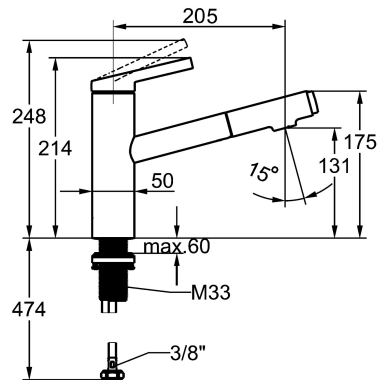

KWC FIT

Lever mixer – Kitchen

Modell-Linie: FIT | 10.541.032.000FL

Hanat | Käsikäyttöiset hanat

KWC-No.

125572

chromeline, A 205, flexible connection hoses

125573

matt black, A 205, flexible connection hoses

ATT-KWC-FARBCODE

chromeline

matt black

NEW

- * Lever mixer
- * TouchProtect - anti-scald protection thanks to the "double skin" principle
- * Intrinsically safe against backflow
- * Pull-out spray
 - up to 500 mm pull-out length
 - QuickConnect - Simple hose connection system
- * Hose guide, swivelling 120°
- * EasyLock - a pull-out spray that easily slides back into place

- * KWC cartridge M 35 S
 - with ceramic discs
 - flow rate and temperature continuously variable
 - temperature limitation
- * Flexible connection hoses 3/8"
- * QuickInstallation - Fastening via threaded connection with locking screws
- * Mounting hole size ø35 mm

Standmontage

Faucet_typ

Hebelmischer

Measure_Height

214

G_Acoustic_group

I

Projection_A