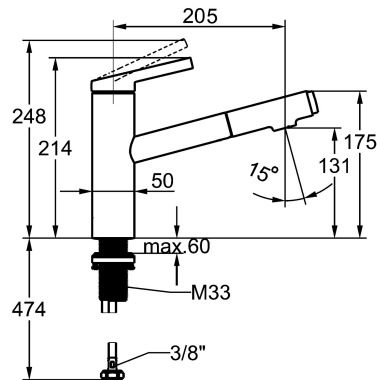

KWC FIT

Lever mixer – Kitchen

Modell-Linie: FIT | 10.541.032.000FL

Taps | Manual taps

KWC-No.

125572
chromeline, A 205, flexible connection hoses

125573
matt black, A 205, flexible connection hoses

- * Lever mixer
- * TouchProtect - anti-scald protection thanks to the "double skin" principle
- * Intrinsically safe against backflow
- * Pull-out spray
 - up to 500 mm pull-out length
 - QuickConnect - Simple hose connection system
- * Hose guide, swivelling 120°
- * EasyLock - a pull-out spray that easily slides back into place

Color code

chromeline

matt black

- * KWC cartridge M 35 S
 - with ceramic discs
 - flow rate and temperature continuously variable
 - temperature limitation
- * Flexible connection hoses 3/8"
- * QuickInstallation - Fastening via threaded connection with locking screws
- * Mounting hole size $\varnothing 35$ mm

NEW

Technical Data

Flow rate needle spray

6.5 l/min (3 bar)

Flow rate normal spray

6.8 l/min (3 bar)

Connection

Flexible connection hoses

Projection A

A 205

Energy label

A

Dimension Water outlet

131

material

Brass