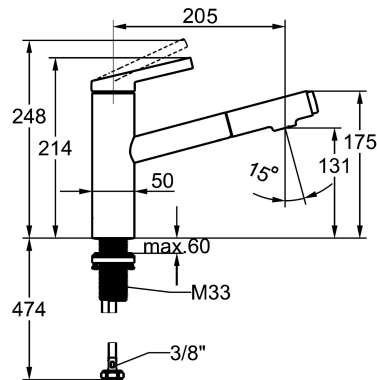

KWC FIT

Lever mixer – Kitchen

Modell-Linie: FIT | 10.541.032.000FL
Taps | Manual taps

KWC-No.

125572
chromeline, A 205, flexible connection hoses

125573
matt black, A 205, flexible connection hoses

- * Lever mixer
- * TouchProtect - anti-scald protection thanks to the "double skin" principle
- * Intrinsically safe against backflow
- * Pull-out spray
 - up to 500 mm pull-out length
 - QuickConnect - Simple hose connection system
- * Hose guide, swivelling 120°
- * EasyLock - a pull-out spray that easily slides back into place

Color code

chromeline

matt black

- * KWC cartridge M 35 S
 - with ceramic discs
 - flow rate and temperature continuously variable
 - temperature limitation
- * Flexible connection hoses 3/8"
- * QuickInstallation - Fastening via threaded connection with locking screws
- * Mounting hole size ø35 mm

NEW

Technical Data

Flow rate needle spray

6.5 l/min (3 bar)

Flow rate normal spray

6.8 l/min (3 bar)

Connection

Flexible connection hoses

Projection A

A 205

Energy label

A

Dimension Water outlet

131

material

Brass