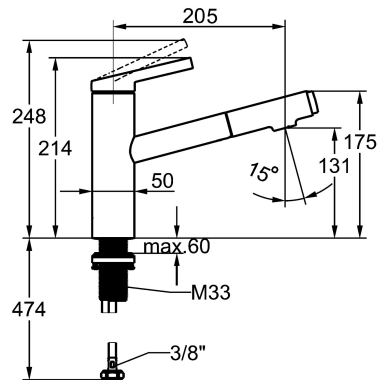

KWC FIT

Lever mixer – Kitchen

Modell-Linie: FIT | 10.541.032.000FL

Umyvadlové armatury | Hydraulické armatury

KWC-No.

125572

chromeline, A 205, flexible connection hoses

125573

matt black, A 205, flexible connection hoses

ATT-KWC-FARBCODE

chromeline

matt black

NEW

- * Lever mixer
- * TouchProtect - anti-scald protection thanks to the "double skin" principle
- * Intrinsically safe against backflow
- * Pull-out spray
 - up to 500 mm pull-out length
 - QuickConnect - Simple hose connection system
- * Hose guide, swivelling 120°
- * EasyLock - a pull-out spray that easily slides back into place

- * KWC cartridge M 35 S
 - with ceramic discs
 - flow rate and temperature continuously variable
 - temperature limitation
- * Flexible connection hoses 3/8"
- * QuickInstallation - Fastening via threaded connection with locking screws
- * Mounting hole size ø35 mm

Standmontage

Faucet_typ

Hebelmischer

Measure_Height

214

G_Acoustic_group

I

Projection_A