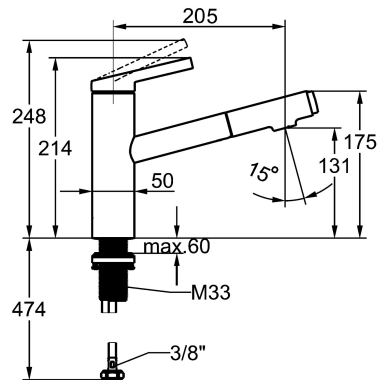

KWC FIT

Lever mixer – Kitchen

Modell-Linie: FIT | 10.541.032.000FL

Taps | Manual taps

KWC-No.

125572
chromeline, A 205, flexible connection hoses

125573
matt black, A 205, flexible connection hoses

Color code

- * KWC cartridge M 35 S
 - with ceramic discs
 - flow rate and temperature continuously variable
 - temperature limitation
- * Flexible connection hoses 3/8"
- * QuickInstallation - Fastening via threaded connection with locking screws
- * Mounting hole size ø35 mm

Technical Data

Flow rate needle spray

6.5 l/min (3 bar)

Flow rate normal spray

6.8 l/min (3 bar)

Connection

Flexible connection hoses

Spout

A 205

Energy Label

A

Dimension Water outlet

131

material

Brass