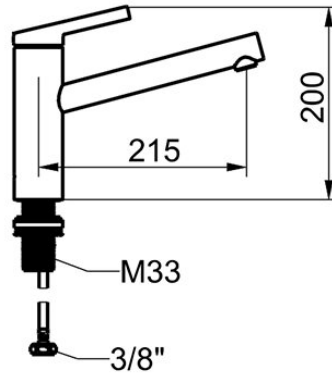

KWC FIT Lever mixer – Kitchen

Modell-Linie: FIT | 10.541.022.176FL
Armatura umywalkowa | Armatura jednouchwytowa

KWC-No.

125570
chromeline, A 215, flexible connection hoses

125571
matt black, A 215, flexible connection hoses

- * Lever mixer
- * Swivel spout 150°
- Neoperl® Cascade® SLC
- * KWC cartridge M 35 S
- with ceramic discs
- flow rate and temperature continuously variable

ATT-KWC-FARBCODE

chromeline

matt black

- temperature limitation
- * Flexible connection hoses 3/8"
- * QuickInstallation - Fastening via threaded connection with locking screws
- * Mounting hole size ø35 mm

Faucet_typ

Dimension Height

G_Acoustic group

Projection_A

EnergyLabelCH

ATT-KWC-MASS-WASSERAUSTRITT

Material

7 l/min (3 bar)