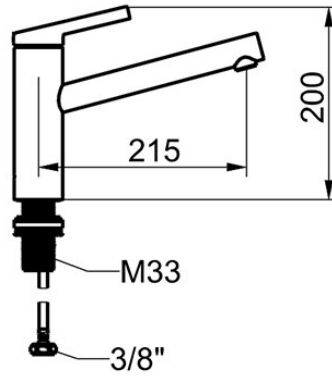

KWC FIT Lever mixer – Kitchen

Modell-Linie: FIT | 10.541.022.176FL
Hanat | Käsi­käyt­toiset hanat

KWC-No.

125570
chromeline, A 215, flexible connection hoses

125571
matt black, A 215, flexible connection hoses

- * Lever mixer
- * Swivel spout 150°
- Neoperl® Cascade® SLC
- * KWC cartridge M 35 S
- with ceramic discs
- flow rate and temperature continuously variable

ATT-KWC-FARBCODE

chromeline

matt black

- temperature limitation
- * Flexible connection hoses 3/8"
- * QuickInstallation - Fastening via threaded connection with locking screws
- * Mounting hole size ø35 mm

Faucet_typ

Measure_Height

G_Acoustic group

Projection_A

EnergyLabelCH

ATT-KWC-MASS-WASSERAUSTRITT

Materiaali

lviCode

7 l/min (3 bar)

Flexible_Anschluss­schläuche

schwenkbar

topbedient

matt black

Standmontage

Hebelmischer

200