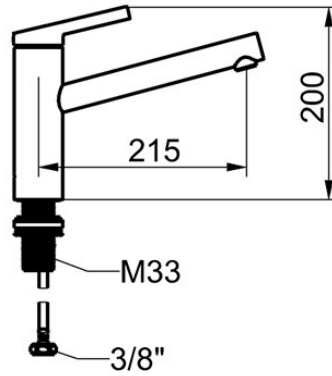

KWC FIT Lever mixer – Kitchen

Modell-Linie: FIT | 10.541.022.176FL
Taps | Manual taps

KWC-No.

125570
chromeline, A 215, flexible connection hoses

125571
matt black, A 215, flexible connection hoses

- * Lever mixer
- * Swivel spout 150°
- Neoperl® Cascade® SLC
- * KWC cartridge M 35 S
- with ceramic discs
- flow rate and temperature continuously variable

Color code

chromeline

matt black

- temperature limitation
- * Flexible connection hoses 3/8"
- * QuickInstallation - Fastening via threaded connection with locking screws
- * Mounting hole size ø35 mm

NEW

Technical Data

Flow rate
Connection
Spout
Handling
Color code
Installation type
Faucet_typ
Measure Height
Acoustic group
Projection A
Energy label
Dimension Water outlet
material

7 l/min (3 bar)
Flexible connection hoses
swivel
top lever
matt black
Pillar installation
Lever mixer
200
I
A 215
A
136
Brass