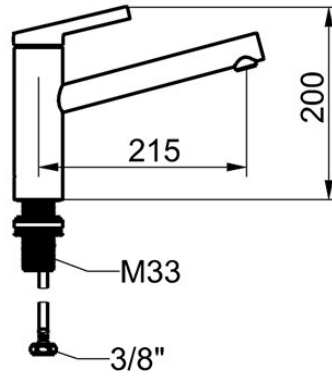

KWC FIT

Lever mixer – Kitchen

Modell-Linie: FIT | 10.541.022.176FL

Umyvadlové armatury | Hydraulické armatury

KWC-No.

125570

chromeline, A 215, flexible connection hoses

125571

matt black, A 215, flexible connection hoses

- * Lever mixer
- * Swivel spout 150°
- Neoperl® Cascade® SLC
- * KWC cartridge M 35 S
- with ceramic discs
- flow rate and temperature continuously variable

ATT-KWC-FARBCODE

chromeline

matt black

- temperature limitation
- * Flexible connection hoses 3/8"
- * QuickInstallation - Fastening via threaded connection with locking screws
- * Mounting hole size ø35 mm

Faucet_typ

Measure_Height

G_Acoustic_group

Projection_A

EnergyLabelCH

ATT-KWC-MASS-WASSERAUSTRITT

Materiál

7 l/min (3 bar)