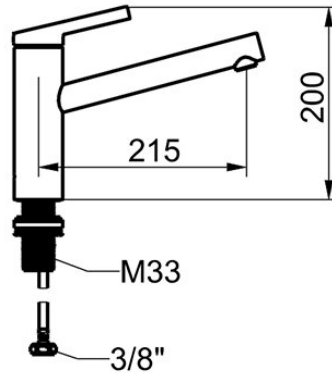

KWC FIT

Lever mixer – Kitchen

Modell-Linie: FIT | 10.541.022.000FL
Kranar | Hydraulické armatúry

KWC-No.

125570
chromeline, A 215, flexible connection hoses

125571
matt black, A 215, flexible connection hoses

- * Lever mixer
- * Swivel spout 150°
- Neoperl® Cascade® SLC
- * KWC cartridge M 35 S
- with ceramic discs
- flow rate and temperature continuously variable

ATT-KWC-FARBCODE

chromeline

matt black

- temperature limitation
- * Flexible connection hoses 3/8"
- * QuickInstallation - Fastening via threaded connection with locking screws
- * Mounting hole size ø35 mm

Faucet_typ

Measure_Height

G_Acoustic group

Projection_A

EnergyLabelCH

ATT-KWC-MASS-WASSERAUSTRITT

Material

7 l/min (3 bar)