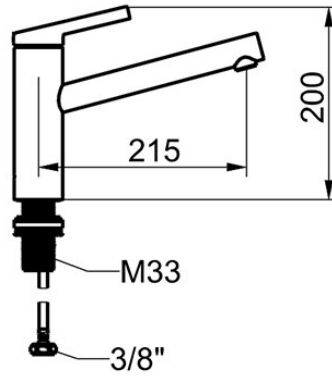

## KWC FIT Lever mixer – Kitchen

Modell-Linie: FIT | 10.541.022.000FL  
Armatura umywalkowa | Armatura jednouchwytywa

### KWC-No.

**125570**  
chromeline, A 215, flexible connection hoses

**125571**  
matt black, A 215, flexible connection hoses

- \* Lever mixer
- \* Swivel spout 150°
- Neoperl® Cascade® SLC
- \* KWC cartridge M 35 S
- with ceramic discs
- flow rate and temperature continuously variable

### ATT-KWC-FARBCODE

chromeline

matt black

- temperature limitation
- \* Flexible connection hoses 3/8"
- \* QuickInstallation - Fastening via threaded connection with locking screws
- \* Mounting hole size ø35 mm

Dimension Height

G\_Acoustic group

Projection\_A

EnergyLabelCH

ATT-KWC-MASS-WASSERAUSTRITT

Material

7 l/min (3 bar)

Flexible\_Anschlusschläuche