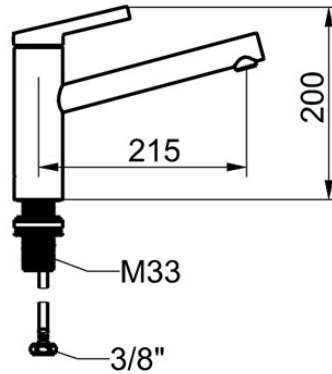

KWC FIT

Lever mixer – Kitchen

Modell-Linie: FIT | 10.541.022.000FL

Hanat | Käsi­käyt­toiset hanat

KWC-No.

125570
chromeline, A 215, flexible connection hoses

125571
matt black, A 215, flexible connection hoses

- * Lever mixer
- * Swivel spout 150°
- Neoperl® Cascade® SLC
- * KWC cartridge M 35 S
- with ceramic discs
- flow rate and temperature continuously variable

ATT-KWC-FARBCODE

chromeline

matt black

- temperature limitation
- * Flexible connection hoses 3/8"
- * QuickInstallation - Fastening via threaded connection with locking screws
- * Mounting hole size ø35 mm

Faucet_typ

Measure_Height

G_Acoustic group

Projection_A

EnergyLabelCH

ATT-KWC-MASS-WASSERAUSTRITT

Materiaali

lviCode

7 l/min (3 bar)

Flexible_Anschluss­schläuche

schwenkbar

topbedient

chromeline

Standmontage

Hebelmischer

200