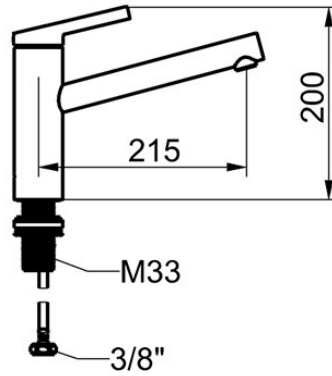

KWC FIT Lever mixer – Kitchen

Modell-Linie: FIT | 10.541.022.000FL
Taps | Manual taps

KWC-No.

125570
chromeline, A 215, flexible connection hoses

125571
matt black, A 215, flexible connection hoses

- * Lever mixer
- * Swivel spout 150°
- Neoperl® Cascade® SLC
- * KWC cartridge M 35 S
- with ceramic discs
- flow rate and temperature continuously variable

Color code

chromeline

matt black

- temperature limitation
- * Flexible connection hoses 3/8"
- * QuickInstallation - Fastening via threaded connection with locking screws
- * Mounting hole size ø35 mm

NEW

Technical Data

Flow rate
Connection
Spout
Handling
Color code
Installation type
Faucet_typ
Measure Height
Acoustic group
Projection A
Energy label
Dimension Water outlet
material

7 l/min (3 bar)
Flexible connection hoses
swivel
top lever
chromeline
Pillar installation
Lever mixer
200
I
A 215
A
136
Brass