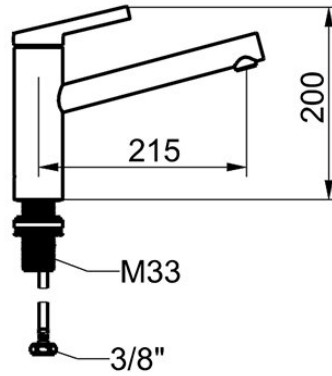

KWC FIT

Lever mixer – Kitchen

Modell-Linie: FIT | 10.541.022.000FL

Umyvadlové armatury | Hydraulické armatury

KWC-No.

125570
chromeline, A 215, flexible connection hoses

125571
matt black, A 215, flexible connection hoses

- * Lever mixer
- * Swivel spout 150°
- Neoperl® Cascade® SLC
- * KWC cartridge M 35 S
- with ceramic discs
- flow rate and temperature continuously variable

ATT-KWC-FARBCODE

chromeline

matt black

- temperature limitation
- * Flexible connection hoses 3/8"
- * QuickInstallation - Fastening via threaded connection with locking screws
- * Mounting hole size ø35 mm

NEW

Technické údaje

A_Spout_Spray

Connection

ATT-KWC-AUSLAUF

Handling

ATT-KWC-FARBCODE

Installation_type

Faucet_typ

Measure_Height

G_Acoustic group

Projection_A

EnergyLabelCH

ATT-KWC-MASS-WASSERAUSTRITT

Materiál

7 l/min (3 bar)