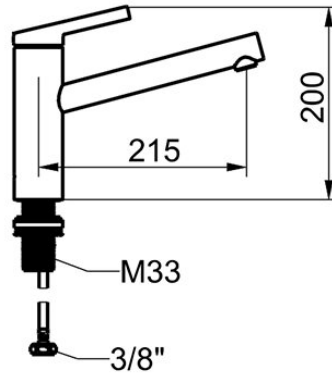

KWC FIT Lever mixer – Kitchen

Modell-Linie: FIT | 10.541.022.000FL
Taps | Manual taps

KWC-No.

125570
chromeline, A 215, flexible connection hoses

125571
matt black, A 215, flexible connection hoses

- * Lever mixer
- * Swivel spout 150°
- Neoperl® Cascade® SLC
- * KWC cartridge M 35 S
- with ceramic discs
- flow rate and temperature continuously variable

Color code

chrome

matt black

- temperature limitation
- * Flexible connection hoses 3/8"
- * QuickInstallation - Fastening via threaded connection with locking screws
- * Mounting hole size ø35 mm

NEW

Technical Data

Flow rate
Connection
Spout
Handling
Color code
Installation_type
Faucet_typ
Dimension Height
G_Acoustic group
Projection_A
Energy Label
Dimension Water outlet
material

7 l/min (3 bar)
Flexible connection hoses
swivel
top lever
chrome
Pillar installation
Lever mixer
200
I
A 215
A
136
Brass