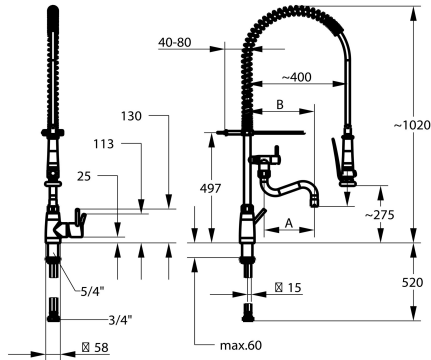

KWC GASTRO E

Lever mixer – Commercial kitchen

Modell-Linie: GASTRO E | 24.561.146.700FL

Kranar | Kranar

KWC-No.

125568

stainless steel, A 300, B 370, flexible connection hoses

- * Lever mixer
- * Suspension spring
- * TouchProtect - anti-scald protection thanks to the "double skin" principle
- * Intrinsically safe against backflow and cross flow
- * Swivel spout
 - with adjustable gland
 - Jet regulator
- * Pre-rinse spray
 - with integrated delayed closing device to minimize water hammer
 - with valve maintenance unit for cleaning and swivelling sieve jet
- SprayClean - easy to clean and actively prevents limescale

- buildup
 - SprayLock - lockable jet spray
 - PowerClean - needle spray mode
- * OptimalSpace - ample space for washing or working
- * KWC cartridge XL 46 - high capacity
 - with ceramic discs
 - flow rate and temperature continuously variable
 - temperature limitation
- * Flexible connection hoses 1/2" with transition to 3/4"
- * Fastening by means of threaded sleeve 1 1/4"
- * Mounting hole size $\varnothing 42$ mm

Technical Data

A_Spout_Spray
A_Spray (kitchen)
Connection
ATT-KWC-AUSLAUF
Handling
Kitchen_spray
Projection_B
ATT-KWC-FARBCODE
Installation_type
Faucet_typ
Measure_Height
G_Acoustic group
ATT-KWC-G_BRAUSENABGANG
Projection_A
ATT-KWC-MASS-WASSERAUSTRITT
Material

32 l/min (3 bar)
15 l/min (3 bar)
Flexible_Anschlusschläuche
schwenkbar
seitenbedient
Geschirrbrause
B370
stainless steel
Standmontage
Hebelmischer
1020
II
I
A300
275/194
ROSTFREIER_STAHL

NEW