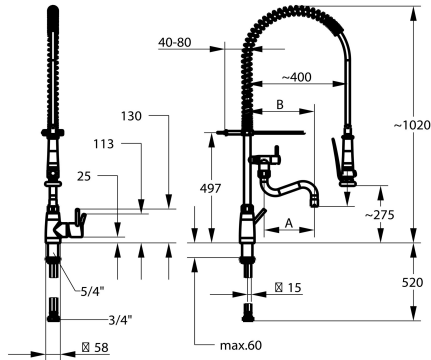

KWC GASTRO E

Lever mixer – Commercial kitchen

Modell-Linie: GASTRO E | 24.561.146.700FL

Armatura umywalkowa | Armatura umywalkowa

KWC-No.

125568

stainless steel, A 300, B 370, flexible connection hoses

- * Lever mixer
- * Suspension spring
- * TouchProtect - anti-scald protection thanks to the "double skin" principle
- * Intrinsically safe against backflow and cross flow
- * Swivel spout
 - with adjustable gland
 - Jet regulator
- * Pre-rinse spray
 - with integrated delayed closing device to minimize water hammer
 - with valve maintenance unit for cleaning and swivelling sieve jet
- SprayClean - easy to clean and actively prevents limescale

- buildup
 - SprayLock - lockable jet spray
 - PowerClean - needle spray mode
- * OptimalSpace - ample space for washing or working
- * KWC cartridge XL 46 - high capacity
 - with ceramic discs
 - flow rate and temperature continuously variable
 - temperature limitation
- * Flexible connection hoses 1/2" with transition to 3/4"
- * Fastening by means of threaded sleeve 1 1/4"
- * Mounting hole size ø42 mm

Dane techniczne

| |
|-----------------------------|
| A_Spout_Spray |
| A_Spray (kitchen) |
| Connection |
| ATT-KWC-AUSLAUF |
| Handling |
| Kitchen_spray |
| Projection_B |
| ATT-KWC-FARBCODE |
| Installation_type |
| Faucet_typ |
| Dimension Height |
| G_Acoustic group |
| ATT-KWC-G_BRAUSENABGANG |
| Projection_A |
| ATT-KWC-MASS-WASSERAUSTRITT |
| Material |

| |
|----------------------------|
| 32 l/min (3 bar) |
| 15 l/min (3 bar) |
| Flexible_Anschlusschläuche |
| schwenkbar |
| seitenbedient |
| Geschirrbrause |
| B370 |
| stainless steel |
| Standmontage |
| Hebelmischer |
| 1020 |
| II |
| I |
| A300 |
| 275/194 |
| ROSTFREIER_STAHL |