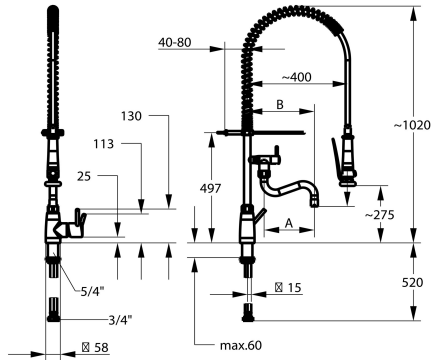

KWC GASTRO E

Lever mixer – Commercial kitchen

Modell-Linie: GASTRO E | 24.561.146.700FL

Hanat | Hanat

KWC-No.

125568

stainless steel, A 300, B 370, flexible connection hoses

- * Lever mixer
- * Suspension spring
- * TouchProtect - anti-scald protection thanks to the "double skin" principle
- * Intrinsically safe against backflow and cross flow
- * Swivel spout
 - with adjustable gland
 - Jet regulator
- * Pre-rinse spray
 - with integrated delayed closing device to minimize water hammer
 - with valve maintenance unit for cleaning and swivelling sieve jet
- SprayClean - easy to clean and actively prevents limescale

- buildup
 - SprayLock - lockable jet spray
 - PowerClean - needle spray mode
- * OptimalSpace - ample space for washing or working
- * KWC cartridge XL 46 - high capacity
 - with ceramic discs
 - flow rate and temperature continuously variable
 - temperature limitation
- * Flexible connection hoses 1/2" with transition to 3/4"
- * Fastening by means of threaded sleeve 1 1/4"
- * Mounting hole size $\varnothing 42$ mm

NEW

Tekniset tiedot

| |
|-----------------------------|
| A_Spout_Spray |
| A_Spray (kitchen) |
| Connection |
| Spout |
| Handling |
| Kitchen_spray |
| Projection_B |
| ATT-KWC-FARBCODE |
| Installation_type |
| Faucet_typ |
| Measure_Height |
| G_Acoustic group |
| ATT-KWC-G_BRAUSENABGANG |
| Projection_A |
| ATT-KWC-MASS-WASSERAUSTRITT |
| Materiali |
| lviCode |

| |
|----------------------------|
| 32 l/min (3 bar) |
| 15 l/min (3 bar) |
| Flexible_Anschlusschläuche |
| schwenkbar |
| seitenbedient |
| Geschirrbrause |
| B370 |
| stainless steel |
| Standmontage |
| Hebelmischer |
| 1020 |
| II |
| I |
| A300 |
| 275/194 |
| ROSTFREIER_STAHL |
| 0 |