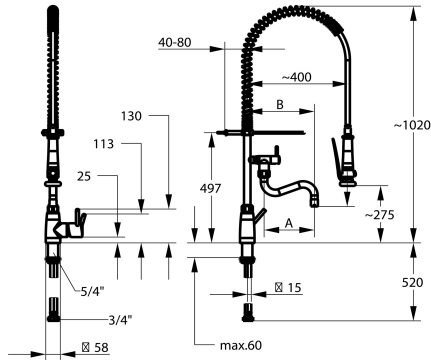

KWC GASTRO E Lever mixer – Commercial kitchen

Modell-Linie: GASTRO E | 24.561.146.700FL
Taps | Dishwashing

KWC-No.

125568
stainless steel, A 300, B 370, flexible connection hoses

- * Lever mixer
- * Suspension spring
- * TouchProtect - anti-scald protection thanks to the "double skin" principle
- * Intrinsically safe against backflow and cross flow
- * Swivel spout
 - with adjustable gland
 - Jet regulator
- * Pre-rinse spray
 - with integrated delayed closing device to minimize water hammer
 - with valve maintenance unit for cleaning and swivelling sieve jet
- SprayClean - easy to clean and actively prevents limescale

Technical Data

Flow rate
Spray: Flow rate
Connection
Spout
Handling
Kitchen_spray
Projection B
Color code
Installation_type
Faucet_typ
Dimension Height
G_Acoustic_group
G_Acoustic_group_Shower_outlet
Projection_A
Dimension Water outlet
material

- buildup
 - SprayLock - lockable jet spray
 - PowerClean - needle spray mode
- * OptimalSpace - ample space for washing or working
- * KWC cartridge XL 46 - high capacity
 - with ceramic discs
 - flow rate and temperature continuously variable
 - temperature limitation
- * Flexible connection hoses 1/2" with transition to 3/4"
- * Fastening by means of threaded sleeve 1 1/4"
- * Mounting hole size ø42 mm

32 l/min (3 bar)
15 l/min (3 bar)
Flexible connection hoses
swivel
side lever
Pre-rinse spray
B 370
stainless steel
Pillar installation
Lever mixer
1020
II
I
A 300
275/194
stainless steel

NEW