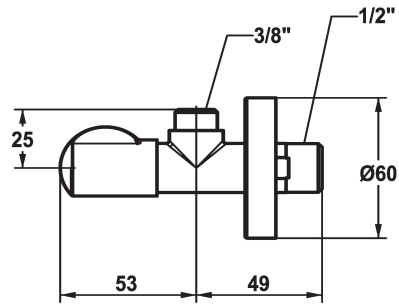

KWC Shut-off valve

Modell-Linie: ACCESSOIRES | 27.002.060.177

KWC-No.

125561
matt black, A 45, G 3/8", G 1/2"

125562
brushed steel, A 45, G 3/8", G 1/2"

Shut-off valve
* Connecting thread 1/2"

ATT-KWC-FARBCODE

matt black

brushed steel

* without Compression fitting

Technical Data

Connection
ATT-KWC-FARBCODE
Faucet_typ
ATT-KWC-NENNWEITE
G_Acoustic group
Projection_A
Material

G1/2"
brushed steel
Eckventil
G3/8"
I
A45
Mässing