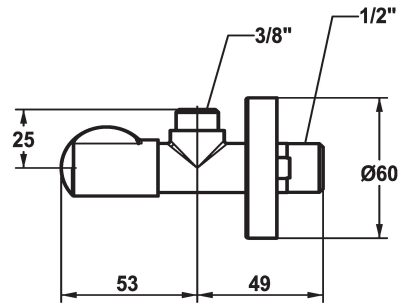

KWC Shut-off valve

Modell-Linie: ACCESSOIRES | 27.002.060.177

Armatura umywalkowa | Wyposażenie dodatkowe do armatur umywalkowych

KWC-No.

125561
matt black, A 45, G 3/8", G 1/2"

125562
brushed steel, A 45, G 3/8", G 1/2"

Shut-off valve
* Connecting thread 1/2"

ATT-KWC-FARBCODE

matt black

brushed steel

* without Compression fitting

Dane techniczne

Connection

ATT-KWC-FARBCODE

Faucet_typ

ATT-KWC-NENNWEITE

G_Acoustic group

Projection_A

Material

G1/2"

brushed steel

Eckventil