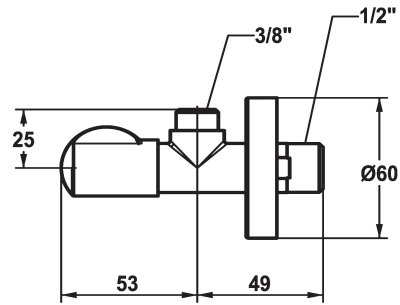

#### KWC-No.

**125561**  
matt black, A 45, G 3/8", G 1/2"

**125562**  
brushed steel, A 45, G 3/8", G 1/2"

Shut-off valve  
\* Connecting thread 1/2"