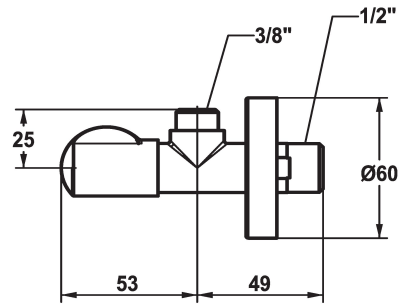

KWC Shut-off valve

Modell-Linie: ACCESSOIRES | 27.002.060.177
Taps | Complementary parts taps

KWC-No.

125561
matt black, A 45, G 3/8", G 1/2"

125562
brushed steel, A 45, G 3/8", G 1/2"

Shut-off valve
* Connecting thread 1/2"

Color code

matt black

brushed steel

* without Compression fitting

Technical Data

Connection

G 1/2"

Color code

brushed steel

Faucet_typ

Corner shut-off valve

Nominal size

G 3/8"

Acoustic group

I

Projection A