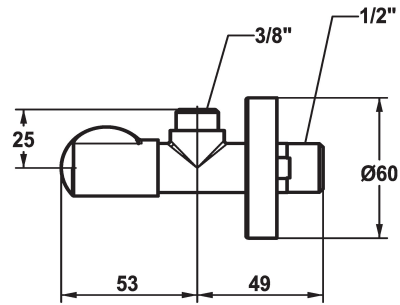

## KWC Shut-off valve

Modell-Linie: ACCESSOIRES | 27.002.060.177  
Taps | Complementary parts taps

### KWC-No.

**125561**  
matt black, A 45, G 3/8", G 1/2"

**125562**  
brushed steel, A 45, G 3/8", G 1/2"

Shut-off valve  
\* Connecting thread 1/2"

### Technical Data

Connection

G 1/2"

Color code

brushed steel

Faucet\_typ

Corner shut-off valve

Nominal size

G 3/8"

Acoustic group

I

Projection A

A 45

material

Brass