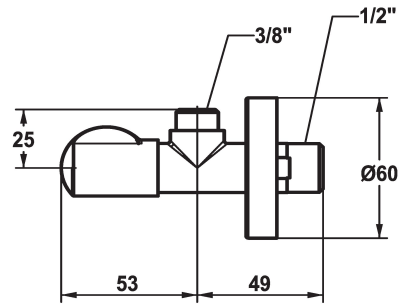

KWC Shut-off valve

Modell-Linie: ACCESSOIRES | 27.002.060.177
Taps | Complementary parts taps

KWC-No.

125561
matt black, A 45, G 3/8", G 1/2"

125562
brushed steel, A 45, G 3/8", G 1/2"

Shut-off valve
* Connecting thread 1/2"

Color code

matt black

brushed steel

* without Compression fitting

Technical Data

Connection

G 1/2"

Color code

brushed steel

Faucet_typ

Corner shut-off valve

Nominal_size

G 3/8"

G_Acoustic group

I

Projection_A