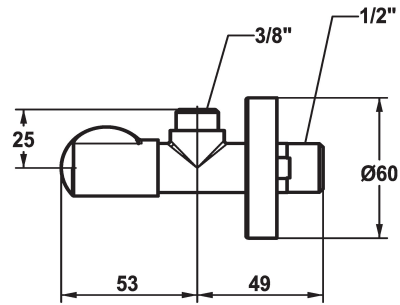

## KWC Shut-off valve

Modell-Linie: ACCESSOIRES | 27.002.060.177

### KWC-No.

**125561**  
matt black, A 45, G 3/8", G 1/2"

**125562**  
brushed steel, A 45, G 3/8", G 1/2"

Shut-off valve  
\* Connecting thread 1/2"

G1/2"

brushed steel

Eckventil

G3/8"

I

A45

mosaz