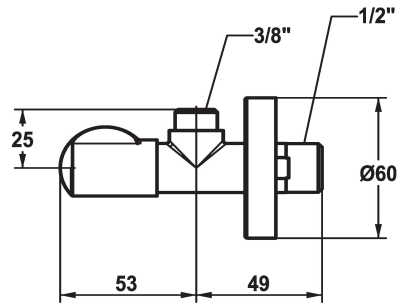

## KWC Shut-off valve

Modell-Linie: ACCESSOIRES | 27.002.060.176

### KWC-No.

**125561**  
matt black, A 45, G 3/8", G 1/2"

**125562**  
brushed steel, A 45, G 3/8", G 1/2"

Shut-off valve  
\* Connecting thread 1/2"