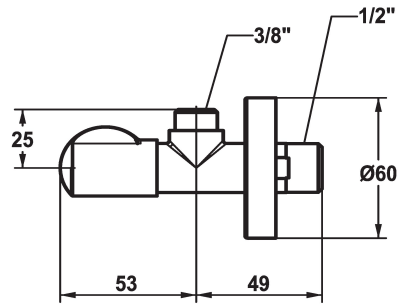

KWC Shut-off valve

Modell-Linie: ACCESSOIRES | 27.002.060.176

Armatura umywalkowa | Wyposażenie dodatkowe do armatur umywalkowych

KWC-No.

125561
matt black, A 45, G 3/8", G 1/2"

125562
brushed steel, A 45, G 3/8", G 1/2"

Shut-off valve
* Connecting thread 1/2"

ATT-KWC-FARBCODE

matt black

brushed steel

* without Compression fitting

Dane techniczne

Connection

ATT-KWC-FARBCODE

Faucet_typ

ATT-KWC-NENNWEITE

G_Acoustic group

Projection_A

Material

G1/2"

matt black

Eckventil