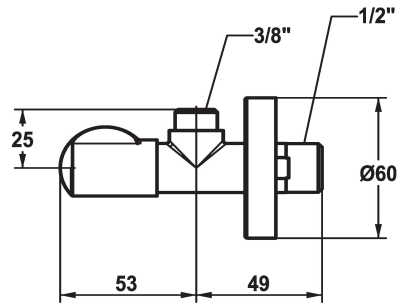

## KWC Shut-off valve

Modell-Linie: ACCESSOIRES | 27.002.060.176  
Hanat | Täydennysosat

### KWC-No.

**125561**  
matt black, A 45, G 3/8", G 1/2"

**125562**  
brushed steel, A 45, G 3/8", G 1/2"

Shut-off valve  
\* Connecting thread 1/2"