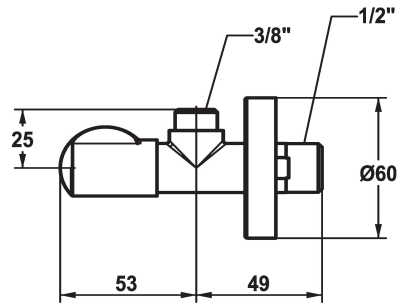

KWC Shut-off valve

Modell-Linie: ACCESSOIRES | 27.002.060.176
Taps | Complementary parts taps

KWC-No.

125561
matt black, A 45, G 3/8", G 1/2"

125562
brushed steel, A 45, G 3/8", G 1/2"

Color code

matt black

brushed steel

Shut-off valve
* Connecting thread 1/2"

* without Compression fitting

Technical Data

Connection

G 1/2"

Color code

matt black

Faucet_typ

Corner shut-off valve

Nominal size

G 3/8"

Acoustic group

I

Projection A

A 45