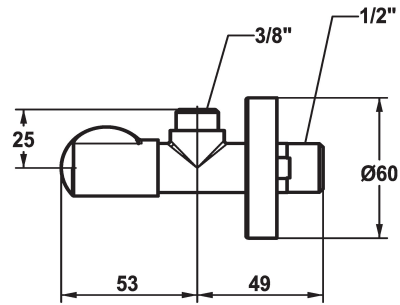

KWC Shut-off valve

Modell-Linie: ACCESSOIRES | 27.002.060.176
Taps | Complementary parts taps

KWC-No.

125561
matt black, A 45, G 3/8", G 1/2"

125562
brushed steel, A 45, G 3/8", G 1/2"

Shut-off valve
* Connecting thread 1/2"

Color code

matt black

brushed steel

* without Compression fitting

Technical Data

Connection

G 1/2"

Color code

matt black

Faucet_typ

Corner shut-off valve

Nominal size

G 3/8"

Acoustic group

I

Projection A