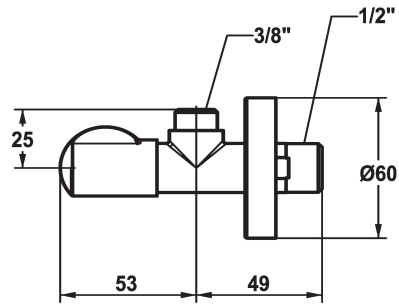

KWC Shut-off valve

Modell-Linie: ACCESSOIRES | 27.002.060.176
Taps | Complementary parts taps

KWC-No.

125561
matt black, A 45, G 3/8", G 1/2"

125562
brushed steel, A 45, G 3/8", G 1/2"

Color code

matt black

brushed steel

Shut-off valve
* Connecting thread 1/2"

* without Compression fitting

Technical Data

Connection

G 1/2"

Color code

matt black

Faucet_typ

Corner shut-off valve

Nominal_size

G 3/8"

G_Acoustic group

I

Projection_A

A 45