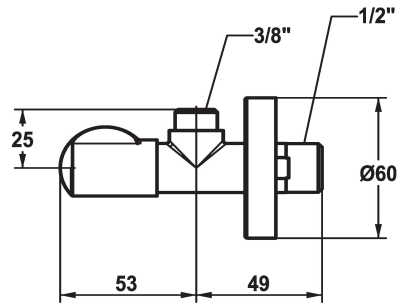

KWC Shut-off valve

Modell-Linie: ACCESSOIRES | 27.002.060.176

KWC-No.

125561
matt black, A 45, G 3/8", G 1/2"

125562
brushed steel, A 45, G 3/8", G 1/2"

Shut-off valve
* Connecting thread 1/2"

ATT-KWC-FARBCODE

G_Acoustic group

Projection_A

Materiál

G1/2"

matt black

Eckventil

G3/8"

I