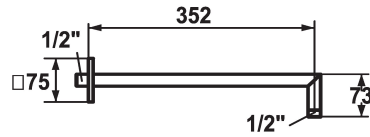

#### KWC-No.

**122513**  
chromeline, L 352

**125556**  
matt black, L 352

**125183**  
brushed steel, L 352

#### Color code

chrome

matt black

brushed steel

\* Shower arm  
- with escutcheon

suitable for all KWC shower heads (since 2019)  
\* Connecting thread 1/2"

#### Technical Data

Diameter	75 x 75
Color code	matt black
Faucet_typ	Shower arm
Measure_L	L 125
material	Brass

75 x 75
matt black
Shower arm
L 125
Brass